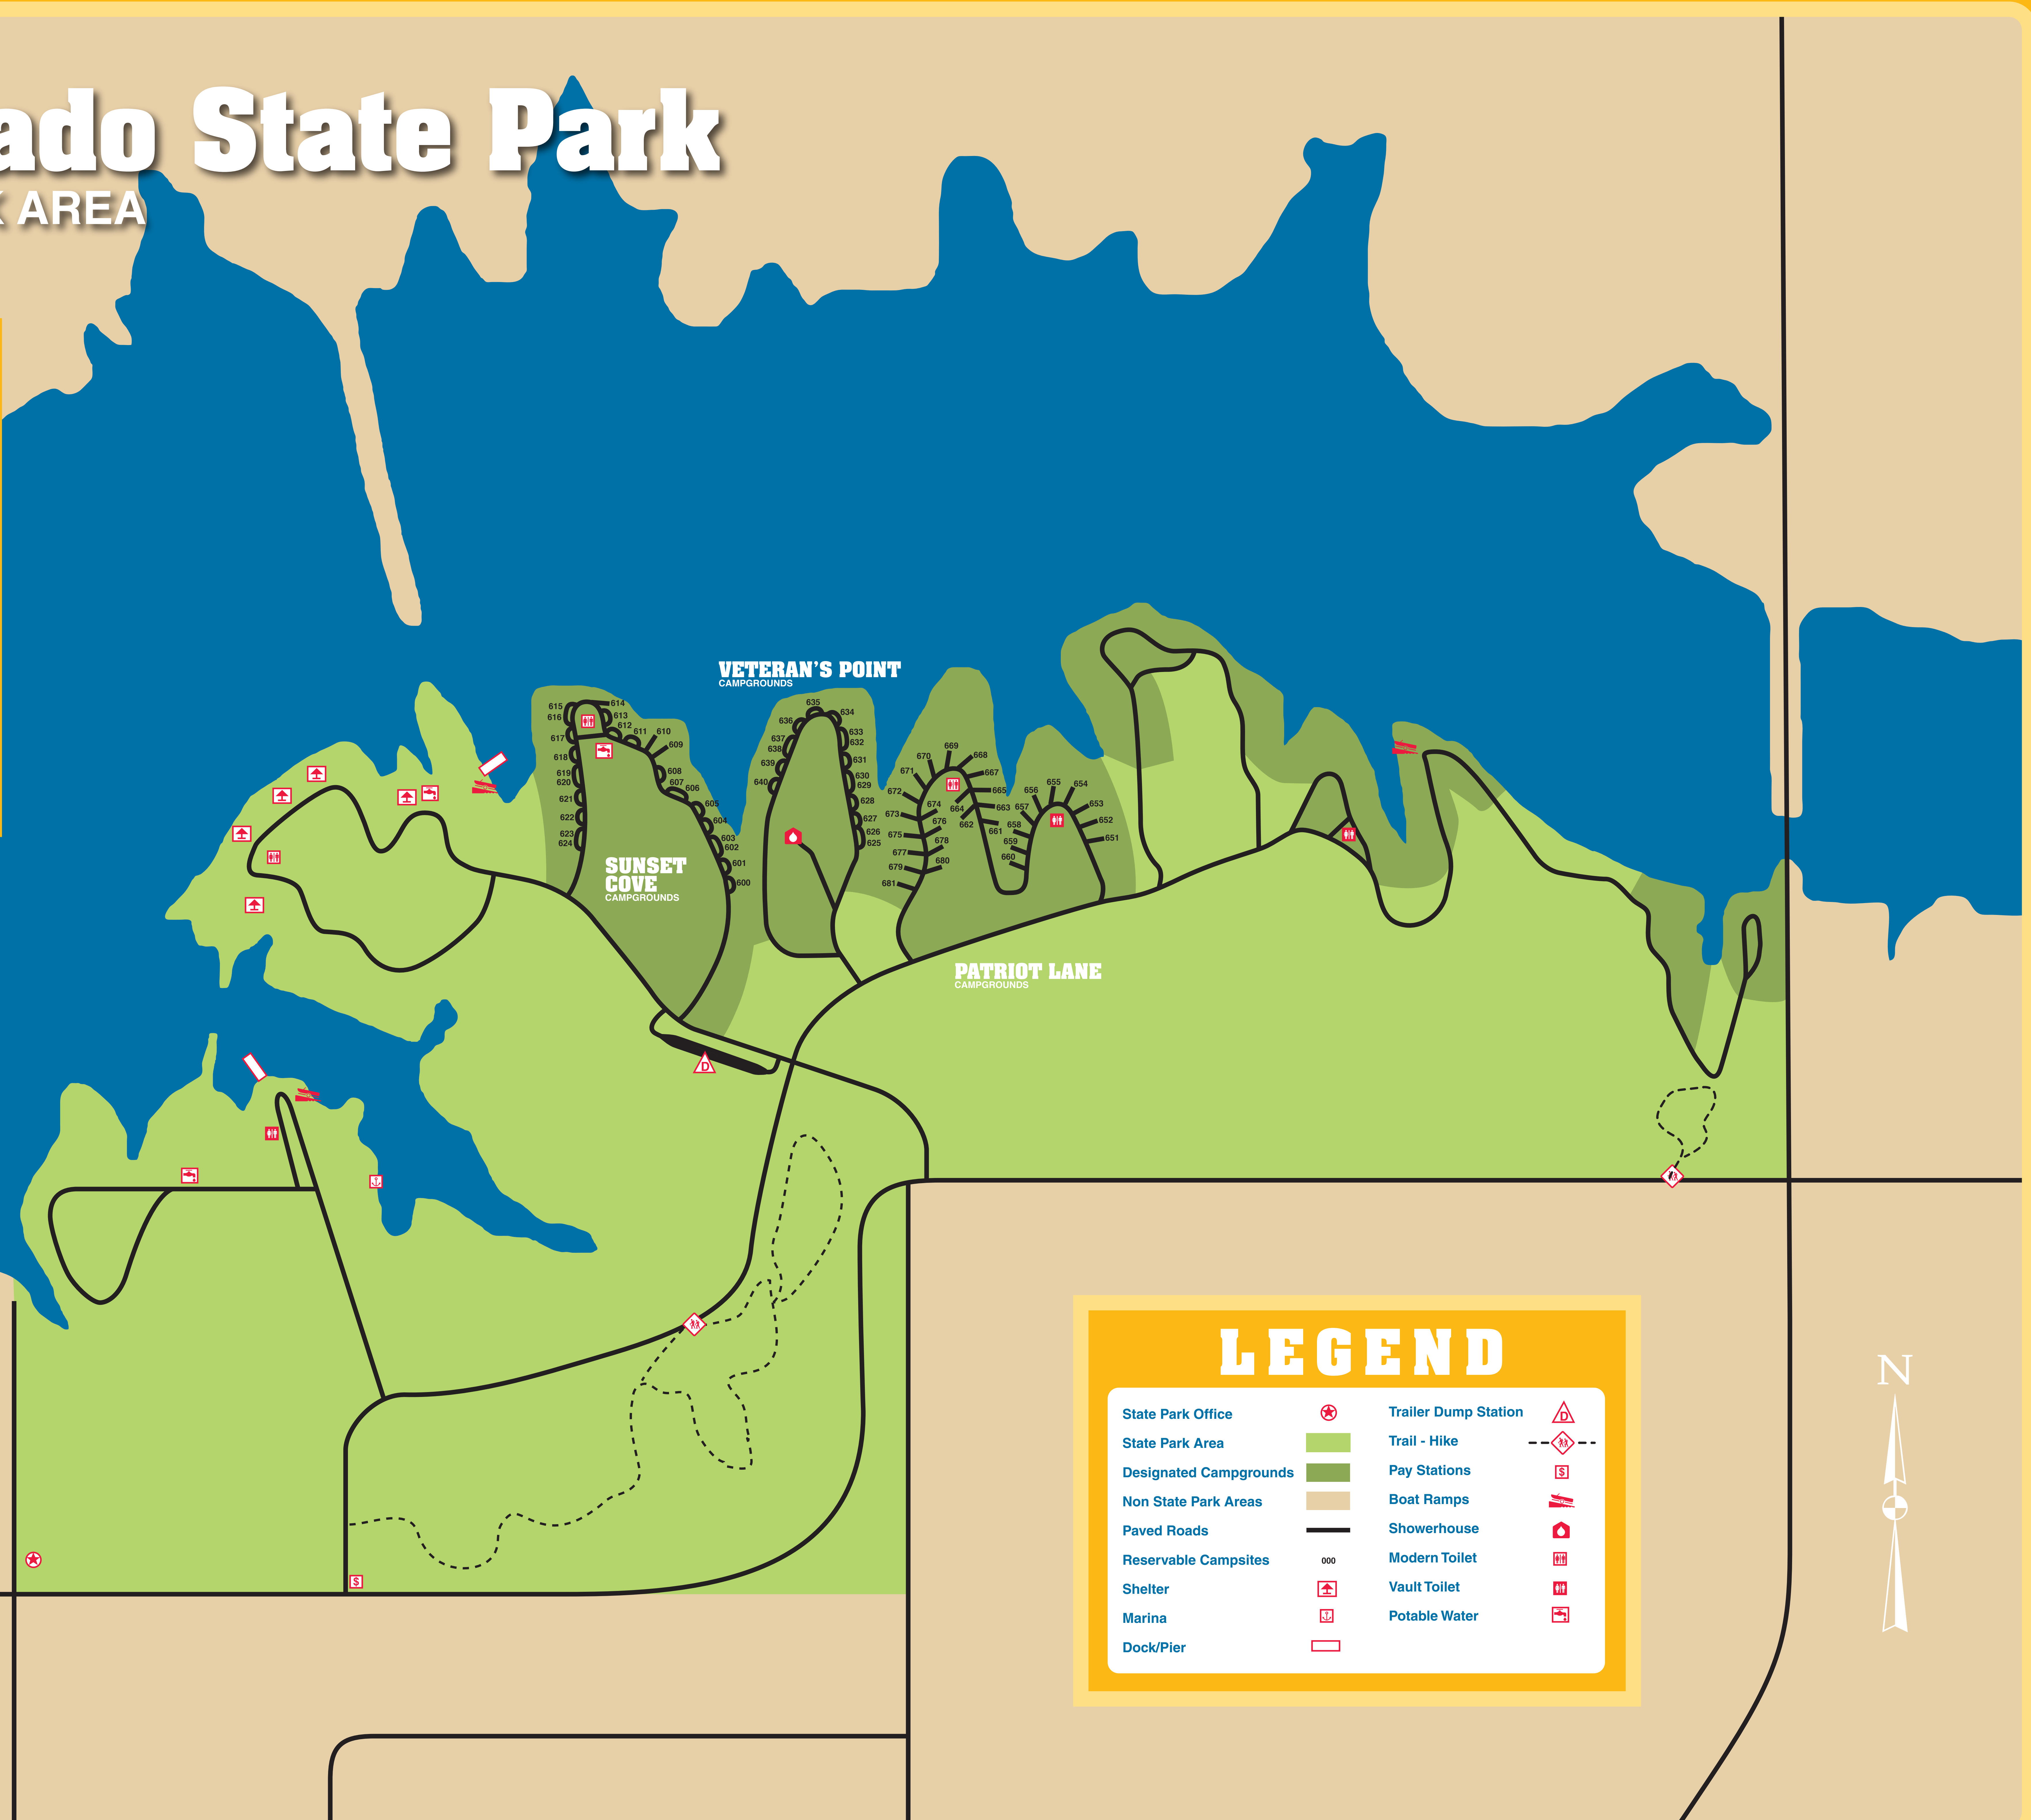

# El Dorado State Park

## SHADY CREEK AREA

### LEGEND

State Park Office		Trailer Dump Station	
State Park Area		Trail - Hike	
Designated Campgrounds		Pay Stations	
Non State Park Areas		Boat Ramps	
Paved Roads		Showerhouse	
Reservable Campsites		Modern Toilet	
Shelter		Vault Toilet	
Marina		Potable Water	
Dock/Pier			

Reserve your Kansas State Park campsite from anywhere, on any mobile device! Available now in the Apple App and Google Play stores.